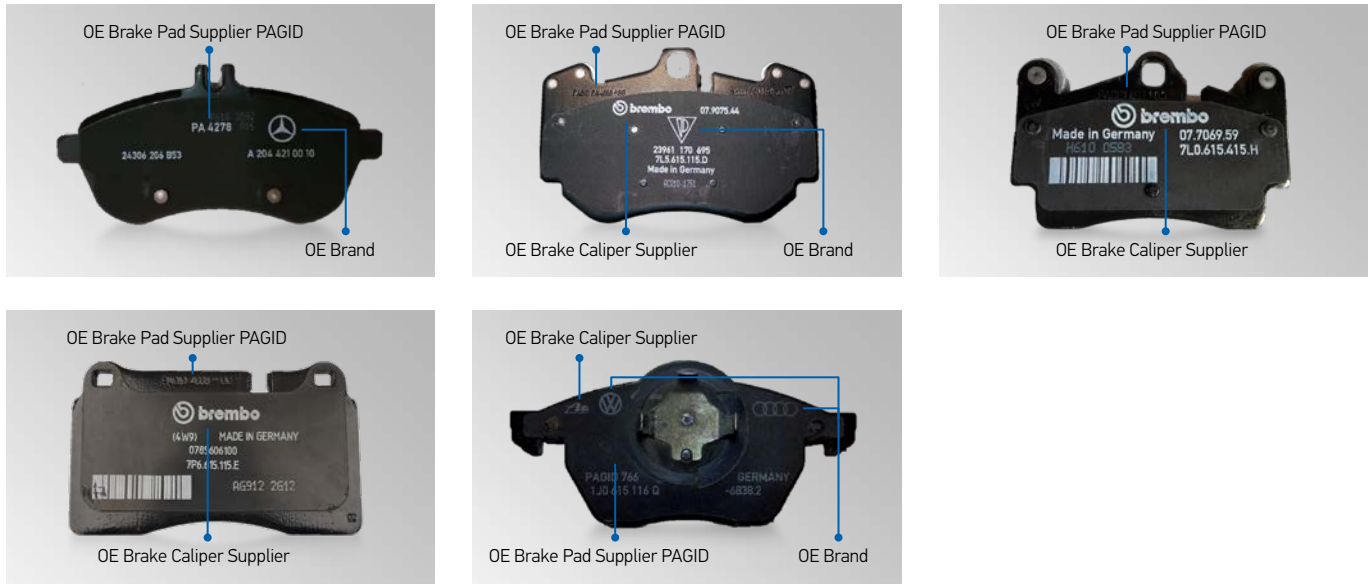

BRAKE SYSTEMS

IOE COMPETENCE

RELIANCE. TRUST. PERFORMANCE.

HOW TO RECOGNIZE OE BRAKE PADS BY PAGID?

Normally, the OE brand, the brake caliper supplier and the brake pad supplier can be recognized from the brake pads' back plate or its shim. The following examples show how to recognize Pagid as an OE brake pad supplier.

EXAMPLES OF LATEST PAGID OE-NEWS

2012 – 2018
Porsche Cayenne (958)

2014 – 2018
BMW X4 M

2014 – 2018
BMW X5 M

2014 – 2018
Porsche Carrera (991)

2014 – 2018
Porsche Macan (974)

2016 –
Audi SQ7 (Quattro)

2016 –
BMW 7 M

2016 –
Porsche Panamera (971)

2017 –
Audi Q2

2017 –
BMW M5 M (X-Drive)

2017 –
Mercedes E-Class AMG (4-Matic)

2018 –
Volkswagen T-Roc

EXCEEDING OF
ECE-R90 DIRECTIVE

LOW BRAKE
NOISE EMISSION

HIGH HEAT
RESISTANCE